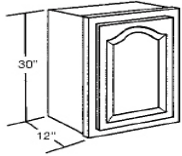

Showroom: 21 Bakery Lane
Tel: 295-6697 Fax: 292-6561

Sunco York White Kitchen Cabinets Unassembled

Raised Cathedral Arched Wall Cabinets , Raised Square Panel Base Cabinets

WALL CABINETS – 12 Inches Deep (unless otherwise noted)

30" HIGH – One Door

12" Wide	W1230YA	\$135.00
18" Wide	W1830YA	\$170.00

30" HIGH – Two Door

24" Wide	W2430YA	\$230.00
30" Wide	W3030YA	\$280.00
36" Wide	W3630YA	\$300.00

15" HIGH – Two Door

36" Wide	W3615YA	\$150.00
----------	---------	----------