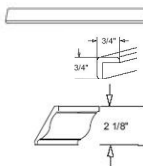

Moulding, Fillers and Panels

3" Wide Filler	WF330KS	$35.00

6" Wide Filler	WF630KS	$60.00

8' Length Toekick	TK8KS	$55.00

8' Length Crown	CM8KS	$95.00

Dishwasher End Panel	DWR3KS	$115.00

8' Outside Corner Molding	OM8KS	$75.00

1/4"x4'x8' Finish Panel	PLN1/4x4x8	$170.00

3" Wide 84" Tall	TF384KS	$85.00

Refrigerator End Panel	REF84KS	$320.00

BATHROOM VANITY CABINETS - 21 Inches Deep - 34 1/2 Inches High